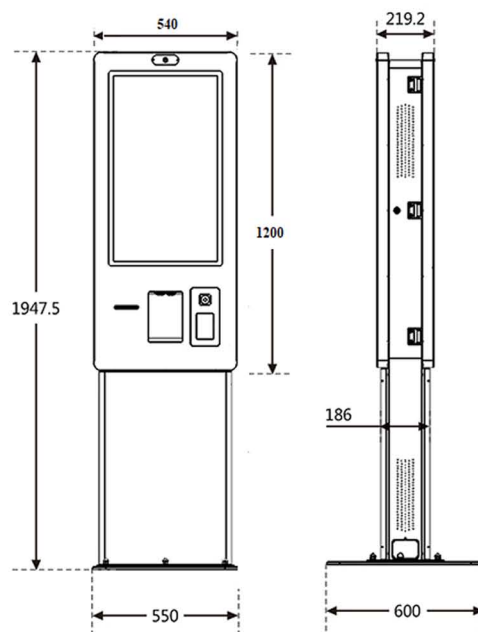

California ICS - California 32 Dual Screen

178-degree viewing angle

FEATURES

178-degree viewing angle

Product name		Floor Standing Type
OS Support	Operating System	Win 11
	CPU	Intel Celeron i5 - 11generation
	System Memory	8G
	Disk	128G(SSD)
	Speaker	5W*2
	Interface	USB*4/RJ45*1
	Network	Ethernet/WIFI
Touch Screen	Type	PCAP 10 points
	Response Time	10ms
LCD	Type	TFT-LCD(BOE)
	Contrast Ratio	3000:1
	Brightness	400cd/m ²
	Response Time	8ms
	Max Resolution	1920x1080
	Viewing Angle	H178° V178°
	Aspect Ratio	16:9
	Display Colors	16.7M
	Refresh Rate	60Hz
	Panel life	30000 hours
Built-in Devices	Printer	80mm thermal printer with auto cutter(EPSON TM-30II)
	Scanner	2D, Area-Imaging scanner
	Camera	Optional
	Card Reader	Customer purchase
Power	Voltage	100-240VAC , 50/60HZ
	Power Consumption	<240W
Enclosure	Material	SPCC
	Surface	Powder coaying
	Colour	Black or customized
Application	Application	Indoor
	WorkingTemperature	0~40°C
	StorageTemperature	-20~60°C
	Working Humidity	20%~80%
	Storage Humidity	10%~90%

WITH STAND

UNIT mm