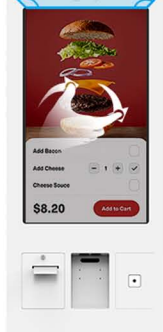

California ICS - California 32 Dual Screen

178-degree viewing angle

FEATURES

178-degree viewing angle

Product name		Floor Standing Type
OS Support	Operating System	Win 11
	CPU	Intel Celeron i5 - 11generation
	System Memory	8G
	Disk	128G(SSD)
	Speaker	5W*2
	Interface	USB*4/RJ45*1
	Network	Ethernet/WIFI
Touch Screen	Type	PCAP 10 points
	Response Time	10ms
LCD	Type	TFT-LCD(BOE)
	Contrast Ratio	3000:1
	Brightness	400cd/m ²
	Response Time	8ms
	Max Resolution	1920x1080
	Viewing Angle	H178° V178°
	Aspect Ratio	16:9
	Display Colors	16.7M
	Refresh Rate	60Hz
	Panel life	30000 hours
Built-in Devices	Printer	80mm thermal printer with auto cutter(EPSON TM-30II)
	Scanner	2D, Area-Imaging scanner
	Camera	Optional
	Card Reader	Customer purchase
Power	Voltage	100-240VAC , 50/60HZ
	Power Consumption	<240W
Enclosure	Material	SPCC
	Surface	Powder coaying
	Colour	Black or customized
Application	Application	Indoor
	WorkingTemperature	0~40°C
	StorageTemperature	-20~60°C
	Working Humidity	20%~80%
	Storage Humidity	10%~90%