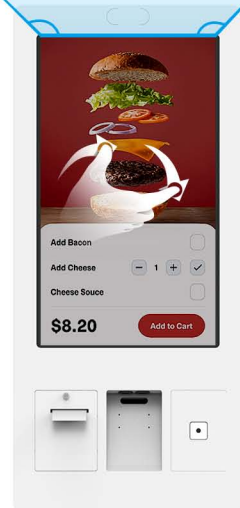

California ICS - California 32 Dual Screen

178-degree viewing angle

FEATURES

178-degree viewing angle

Product name		Floor Standing Type
OS Support	Operating System	Win 11
	CPU	Intel Celeron i5 - 11generation
	System Memory	8G
	Disk	128G(SSD)
	Speaker	5W*2
	Interface	USB*4/RJ45*1
	Network	Ethernet/WIFI
Touch Screen	Type	PCAP 10 points
	Response Time	10ms
LCD	Type	TFT-LCD(BOE)
	Contrast Ratio	3000:1
	Brightness	400cd/m ²
	Response Time	8ms
	Max Resolution	1920x1080
	Viewing Angle	H178° V178°
	Aspect Ratio	16:9
	Display Colors	16.7M
	Refresh Rate	60Hz
	Panel life	30000 hours
Built-in Devices	Printer	80mm thermal printer with auto cutter(EPSON TM-30II)
	Scanner	2D, Area-Imaging scanner
	Camera	Optional
	Card Reader	Customer purchase
Power	Voltage	100-240VAC , 50/60HZ
	Power Consumption	<240W
Enclosure	Material	SPCC
	Surface	Powder coaying
	Colour	Black or customized
Application	Application	Indoor
	WorkingTemperature	0~40°C
	StorageTemperature	-20~60°C
	Working Humidity	20%~80%
	Storage Humidity	10%~90%