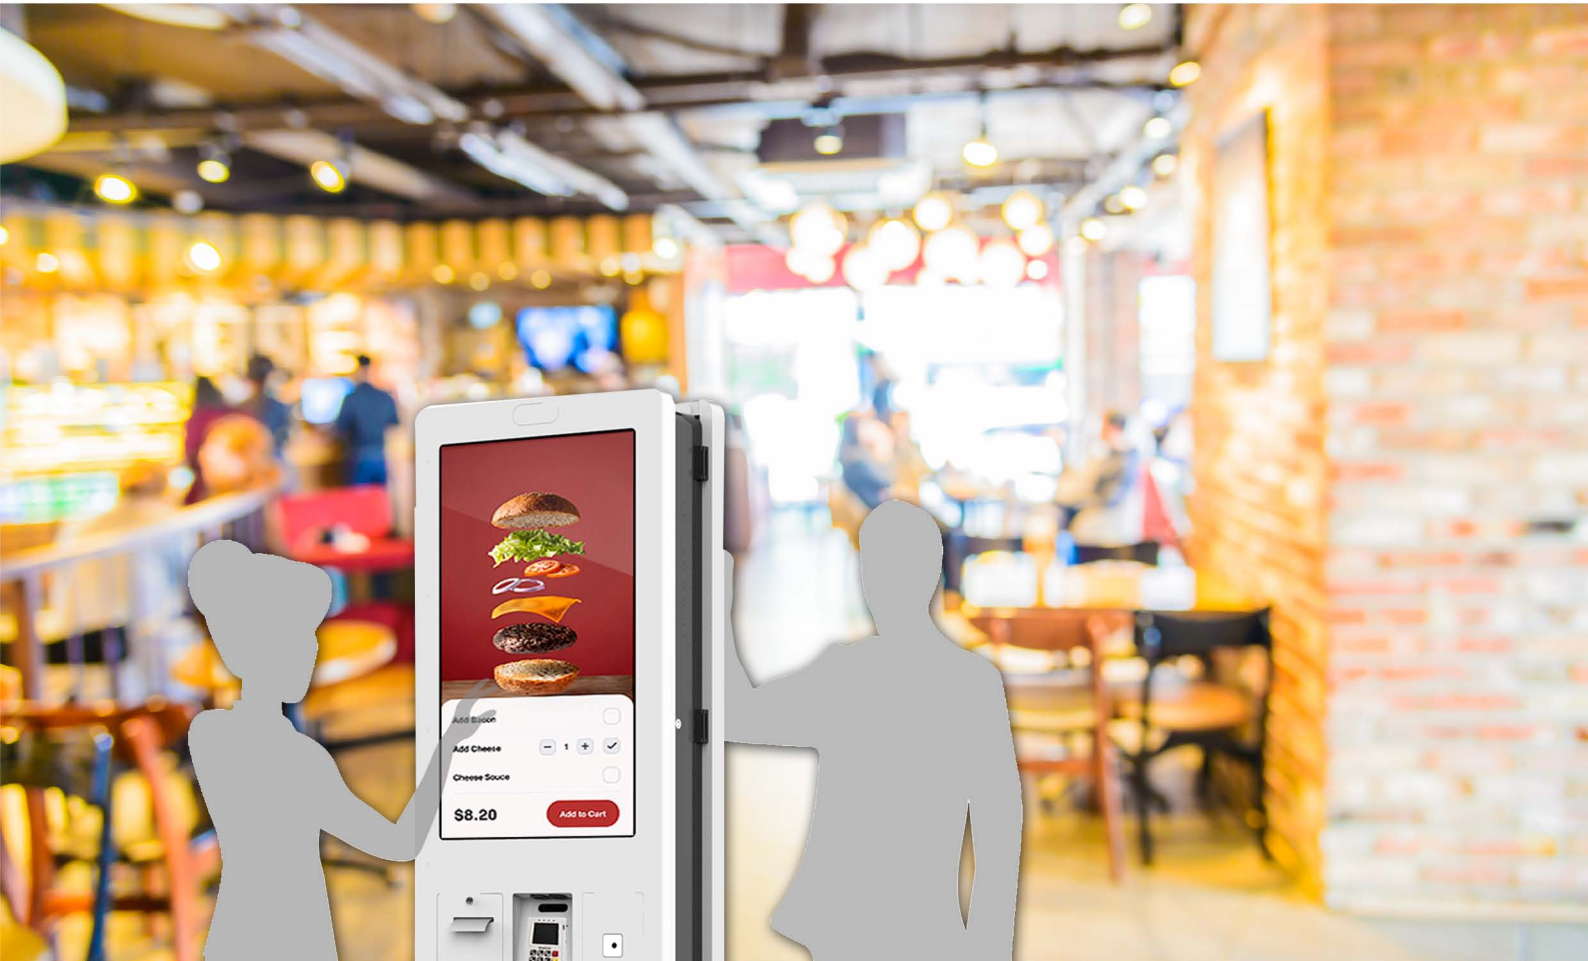

California ICS - California 32 Dual Screen

178-degree viewing angle

FEATURES

178-degree viewing angle

Product name		Floor Standing Type
OS Support	Operating System	Win 11
	CPU	Intel Celeron i5 - 11generation
	System Memory	8G
	Disk	128G(SSD)
	Speaker	5W*2
	Interface	USB*4/RJ45*1
	Network	Ethernet/WIFI
Touch Screen	Type	PCAP 10 points
	Response Time	10ms
LCD	Type	TFT-LCD(BOE)
	Contrast Ratio	3000:1
	Brightness	400cd/m ²
	Response Time	8ms
	Max Resolution	1920x1080
	Viewing Angle	H178° V178°
	Aspect Ratio	16:9
	Display Colors	16.7M
	Refresh Rate	60Hz
	Panel life	30000 hours
Built-in Devices	Printer	80mm thermal printer with auto cutter(EPSON TM-30II)
	Scanner	2D, Area-Imaging scanner
	Camera	Optional
	Card Reader	Customer purchase
Power	Voltage	100-240VAC , 50/60HZ
	Power Consumption	<240W
Enclosure	Material	SPCC
	Surface	Powder coaying
	Colour	Black or customized
Application	Application	Indoor
	WorkingTemperature	0~40°C
	StorageTemperature	-20~60°C
	Working Humidity	20%~80%
	Storage Humidity	10%~90%