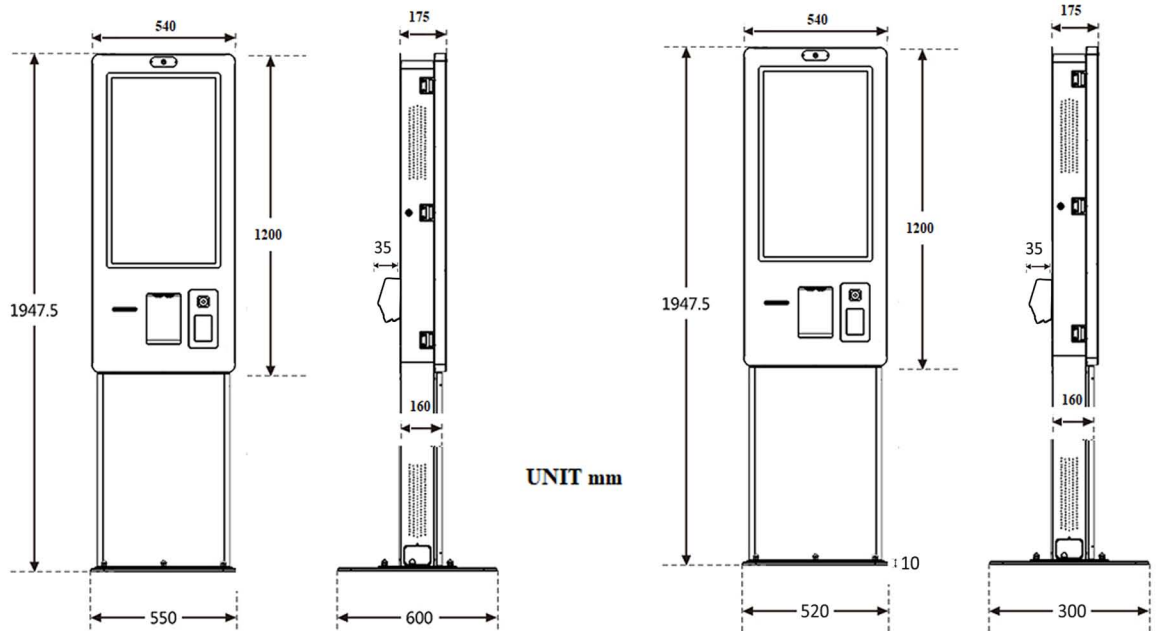

California

ICS - California 32 Single Screen

More than 30 multiple media broadcasting modes

APPLICATIONS

FEATURES

178-degree viewing angle

Product name		Floor Standing Type
OS Support	Operating System	Win 11
	CPU	Intel Celeron i5 - 11generation
	System Memory	8G
	Disk	128G(SSD)
	Speaker	5W*2
	Interface	USB*4/RJ45*1
	Network	Ethernet/WIFI
Touch Screen	Type	PCAP 10 points
	Response Time	10ms
LCD	Type	TFT-LCD(BOE)
	Contrast Ratio	3000:1
	Brightness	400cd/m ²
	Response Time	8ms
	Max Resolution	1920x1080
	Viewing Angle	H178° V178°
	Aspect Ratio	16:9
	Display Colors	16.7M
	Refresh Rate	60Hz
	Panel life	30000 hours
Built-in Devices	Printer	80mm thermal printer with auto cutter(EPSON TM-30II)
	Scanner	2D, Area-Imaging scanner
	Camera	Optional
	Card Reader	Customer purchase
Power	Voltage	100-240VAC , 50/60HZ
	Power Consumption	<240W
Enclosure	Material	SPCC
	Surface	Powder coaying
	Colour	Black or customized
	Application	Indoor
	WorkingTemperature	0~40°C
	StorageTemperature	-20~60°C
	Working Humidity	20%~80%
Storage Humidity	10%~90%	

WITH STAND

32 inch

WITHOUT STAND

UNIT mm