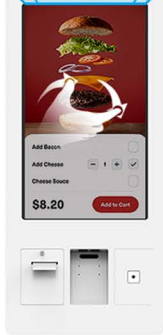

California

ICS - California 32 Single Screen

More than 30 multiple media broadcasting modes

APPLICATIONS

FEATURES

178-degree viewing angle

Product name		Floor Standing Type
OS Support	Operating System	Win 11
	CPU	Intel Celeron i5 - 11generation
	System Memory	8G
	Disk	128G(SSD)
	Speaker	5W*2
	Interface	USB*4/RJ45*1
	Network	Ethernet/WIFI
Touch Screen	Type	PCAP 10 points
	Response Time	10ms
LCD	Type	TFT-LCD(BOE)
	Contrast Ratio	3000:1
	Brightness	400cd/m ²
	Response Time	8ms
	Max Resolution	1920x1080
	Viewing Angle	H178° V178°
	Aspect Ratio	16:9
	Display Colors	16.7M
	Refresh Rate	60Hz
	Panel life	30000 hours
Built-in Devices	Printer	80mm thermal printer with auto cutter(EPSON TM-30II)
	Scanner	2D, Area-Imaging scanner
	Camera	Optional
	Card Reader	Customer purchase
Power	Voltage	100-240VAC , 50/60HZ
	Power Consumption	<240W
Enclosure	Material	SPCC
	Surface	Powder coaying
	Colour	Black or customized
	Application	Indoor
	WorkingTemperature	0~40°C
	StorageTemperature	-20~60°C
	Working Humidity	20%~80%
Storage Humidity	10%~90%	

WITH STAND

32 inch

WITHOUT STAND

UNIT mm