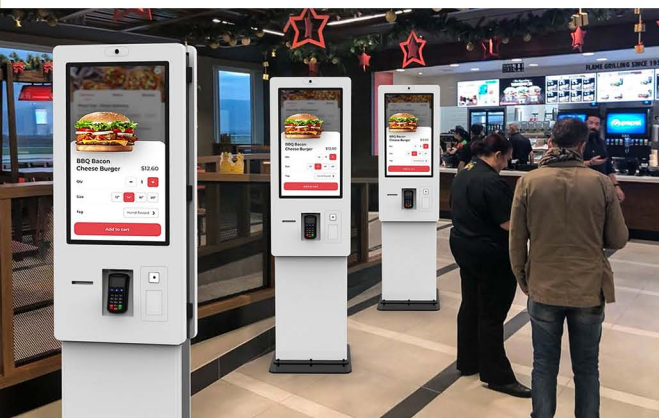

California

ICS - California 32 Single Screen

More than 30 multiple media broadcasting modes

APPLICATIONS

FEATURES

178-degree viewing angle

Product name		Floor Standing Type
OS Support	Operating System	Win 11
	CPU	Intel Celeron i5 - 11generation
	System Memory	8G
	Disk	128G(SSD)
	Speaker	5W*2
	Interface	USB*4/RJ45*1
	Network	Ethernet/WIFI
Touch Screen	Type	PCAP 10 points
	Response Time	10ms
LCD	Type	TFT-LCD(BOE)
	Contrast Ratio	3000:1
	Brightness	400cd/m ²
	Response Time	8ms
	Max Resolution	1920x1080
	Viewing Angle	H178° V178°
	Aspect Ratio	16:9
	Display Colors	16.7M
	Refresh Rate	60Hz
	Panel life	30000 hours
Built-in Devices	Printer	80mm thermal printer with auto cutter(EPSON TM-30II)
	Scanner	2D, Area-Imaging scanner
	Camera	Optional
	Card Reader	Customer purchase
Power	Voltage	100-240VAC , 50/60HZ
	Power Consumption	<240W
Enclosure	Material	SPCC
	Surface	Powder coaying
	Colour	Black or customized
	Application	Indoor
	WorkingTemperature	0~40°C
	StorageTemperature	-20~60°C
	Working Humidity	20%~80%
Storage Humidity	10%~90%	