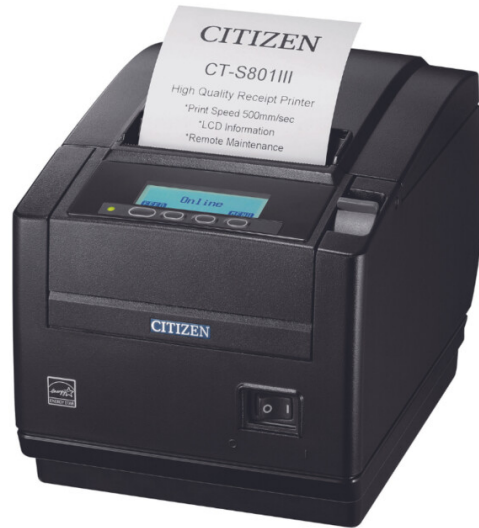

CITIZEN

Classic POS, reimagined.

High performance, top-exit POS printing.

Customisable LCD display

With the ability to add company logos and scrolling messages, the POS printing experience can be personalised to any business' requirements. Printer managers can programme the printer to display specific messages to make everyday operation even easier – low paper warnings, error messages and even instructions on how to order more receipt rolls – whatever the user deems relevant to their printing processes.

In a hurry?

With 500mm/sec. print speed the CT-S801III is the fastest top-exit POS printer in the market.

CT-S801III

POS, Receipt printer (thermal 3 inch / 80mm)

Applications

- Hospitality
- Kiosk
- Kitchen
- Retail

CITIZEN

Specifications

Model	CT-S801III
Printing Technology	Direct Thermal
Resolution	203 dpi
Print Speed (maximum)	500mm/sec
Print Width (maximum)	80 mm
Media Width (min to max)	58 / 60 / 80 / 82.5 mm
Roll Size (max), Core Size	83 mm outside diameter
Media Thickness (min to max)	65 to 75 µm or 75 to 85 µm
Main Interface	USB 2.0 full speed
Optional interfaces	Serial (RS-232C compliant), Ethernet + USB host, Powered USB, Ethernet, Bluetooth with Apple™ MFi compatibility, Parallel (IEEE 1284 compliant), USB with hub
Power supply	110 - 240 V, 50/60 Hz
Reliability	200 Million pulses or 150 Km, 2 million cuts
Emulations (Languages)	ESC/POS™
Drivers and software	Free-of-charge from website, including support for various platforms
Size (W x D x H) and Weight	145x192x148 mm, 2 Kg, DC version 145x192x120, 1.6 Kg
Cutter	Guillotine type, full and partial
Warranty	2 years including head and cutter
EMC and safety standards	CE, TUV, UL, C-UL, FCC class A, VCCI