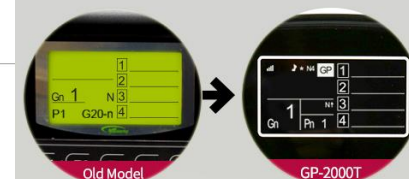

Modern design & Compact size

GP-2000T is designed very modern and simple, and its compact size can be installed anywhere. Especially power ON/OFF switch and fixed antenna were added for user convenience.

Beep & Haptic Feedback Available

Beep sound and haptic feedback functions can be stimulated an auditory and tactile feel of buttons from the flat touch keypad. ON/OFF setting is available by personal preference.