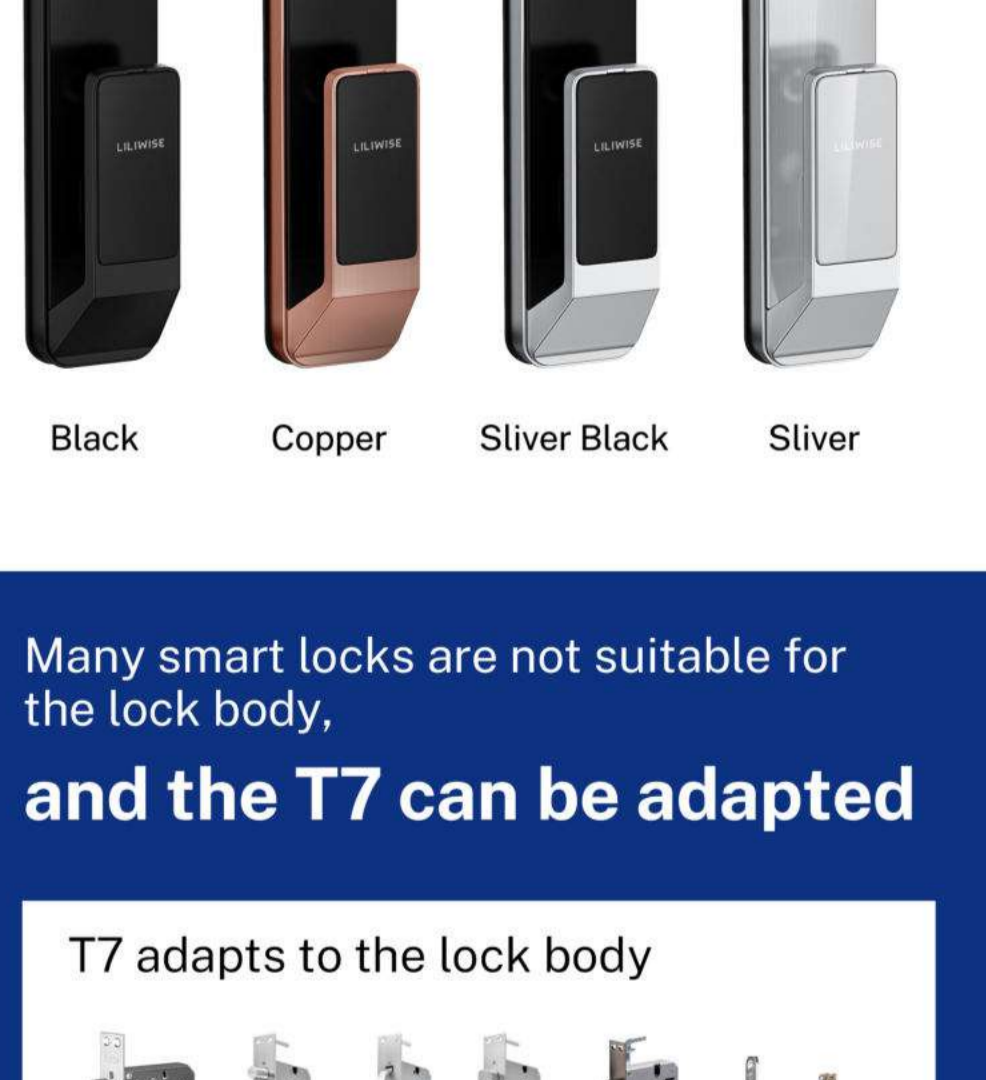

T7-Auto SMART LOCK

UNLOCK FULLY AUTOMATICALLY

There is no need to press down the handle to open the door

After unlocking, click to drive the lock cylinder to rotate, the lock tongue automatically retracts without pressing down the handle, and you can enter the door by nudging

- BLE
- Auto-Lock
- Fingerprint
- Password
- CARD
- Mechanical Key
- APP
- Remote Control

CHECK UNLOCKED RECORDS

Before - only key unlock

HIDE FINGERPRINT auto unlock

AUTO LOCK

Don't worry about forgetting to lock your door when you go out. Just close your door and your door is already locked.

APP BLE / Fingerprint / Card unlock / WiFi unlock
Pin code unlock / Mechanical key unlock

DIY INSTALLATION

EASY TO INSTALL WITH 1 SCREWDRIVER AND 2 SCREWS.

MULTIPLE WAYS TO UNLOCK

- 0 - 95% Working Humidity
- -35°C ~ 55°C Working Temperature
- 6V/4x AA Batteries Working Voltage
- Less than 4.8V Low Wottage Alarm

VOICE UNLOCK WITH ALEXA

AUTO SMART LOCK T7

1. **Features**
2. Lock Dimension: 360mm(D)*72mm(L)*25mm(H);
   - Available in Matted Black, Copper, Silver Black, Silver;
   - Attractive smart access / WIFI / APP BLE / fingerprint / pincode / card.
   - Voice Commands via Google Assistant & Amazon Alexa;
   - User Capacity: Finger: 200, PIN: 200, Card: 200, E-key: unlimited;
   - Waterproof for all mortises: 4585 / 5085 / 6085 / 5572 / 6068;
   - Waterproof IP55;
   - Easy installation;
   - Adjustable for all door thickness;
   - 1 year batteries life;
   - 250K cycle time;
   - 200 hours salt-spray;
   - USB for emergency power;
   - Mechanical key for emergency;

COLOR OPTIONS

Many smart locks are not suitable for the lock body, and the T7 can be adapted

T7 adapts to the lock body

SUITABLE FOR BELOW LOCK BODY

- 4585/5085/6085/5572/6068

INSIDE PACKING

OEM BRANDING

OEM BRANDING IN FOLLOWING POSITION.