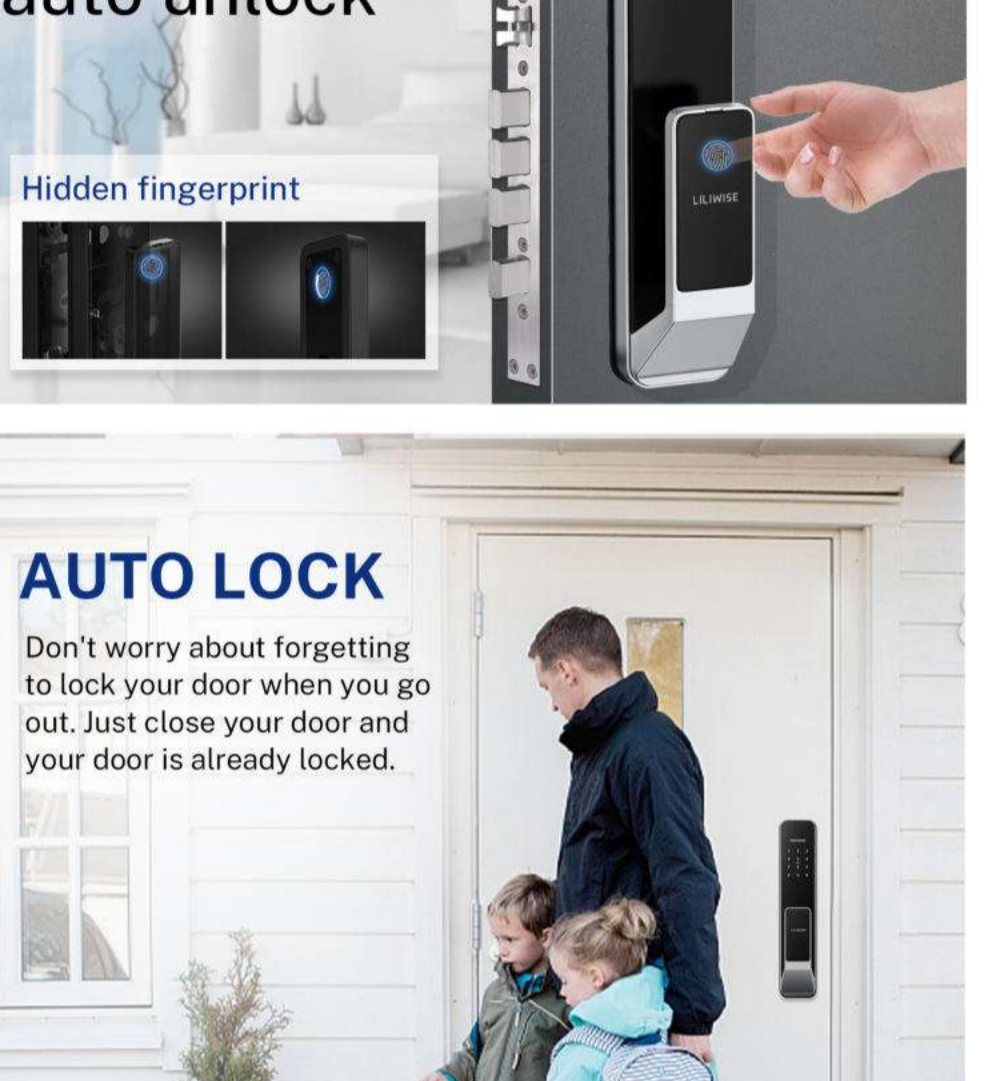

# T7-Auto SMART LOCK

## UNLOCK FULLY AUTOMATICALLY

There is no need to press down the handle to open the door

After unlocking, click to drive the lock cylinder to rotate, the lock tongue automatically retracts without pressing down the handle, and you can enter the door by nudging

**Mechanical Lock** Take the key unlock turn the handle open the door put the key  
**Fully automatic smart lock** Unlock - Open door  
**Semi-automatic smart lock** Unlock turn handle open door

- BLE
- Auto-Lock
- Fingerprint
- Password
- CARD
- Mechanical Key
- APP
- Remote Control

## Before - only key unlock