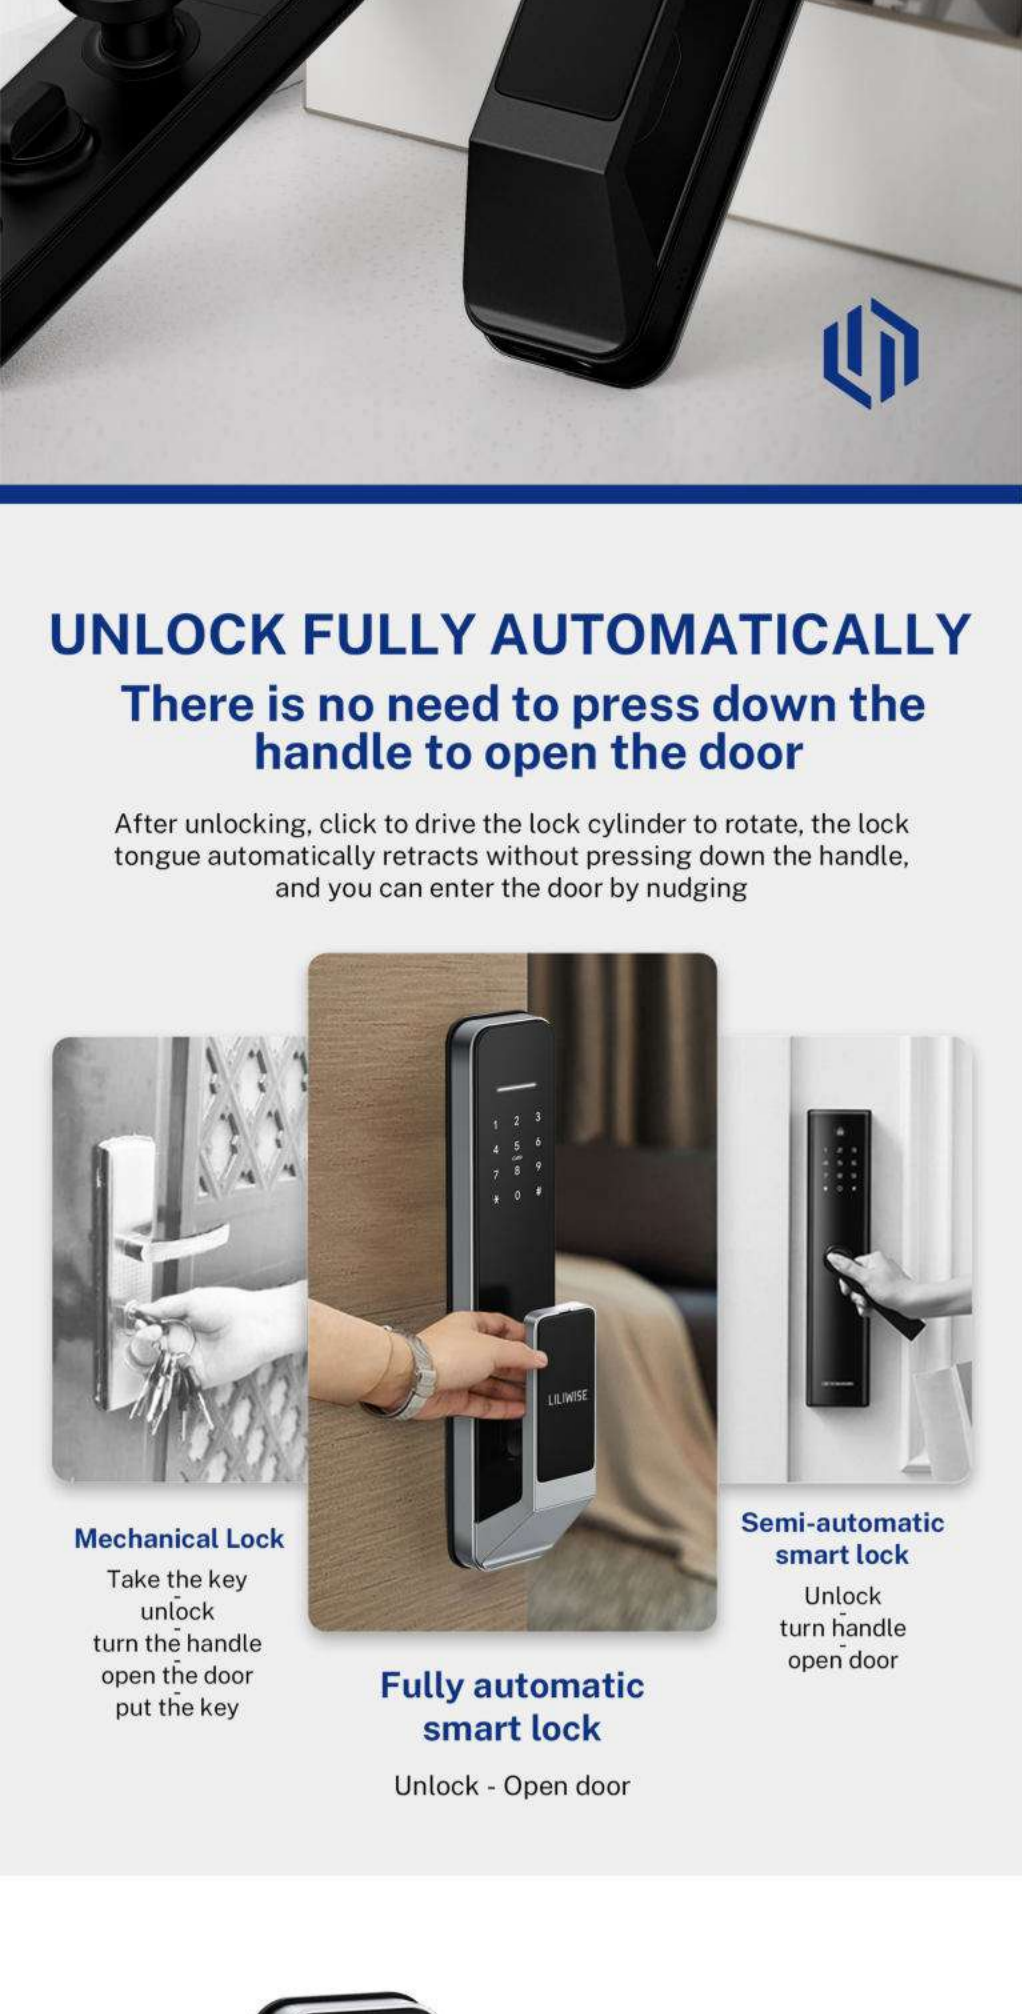

# T7-Auto SMART LOCK

## UNLOCK FULLY AUTOMATICALLY

There is no need to press down the handle to open the door

After unlocking, click to drive the lock cylinder to rotate, the lock tongue automatically retracts without pressing down the handle, and you can enter the door by nudging

**Mechanical Lock** Take the key unlock turn the handle open the door put the key  
**Fully automatic smart lock** Unlock - Open door  
**Semi-automatic smart lock** Unlock turn handle open door

- BLE
- Auto-Lock
- Fingerprint
- Password
- CARD
- Mechanical Key
- APP
- Remote Control