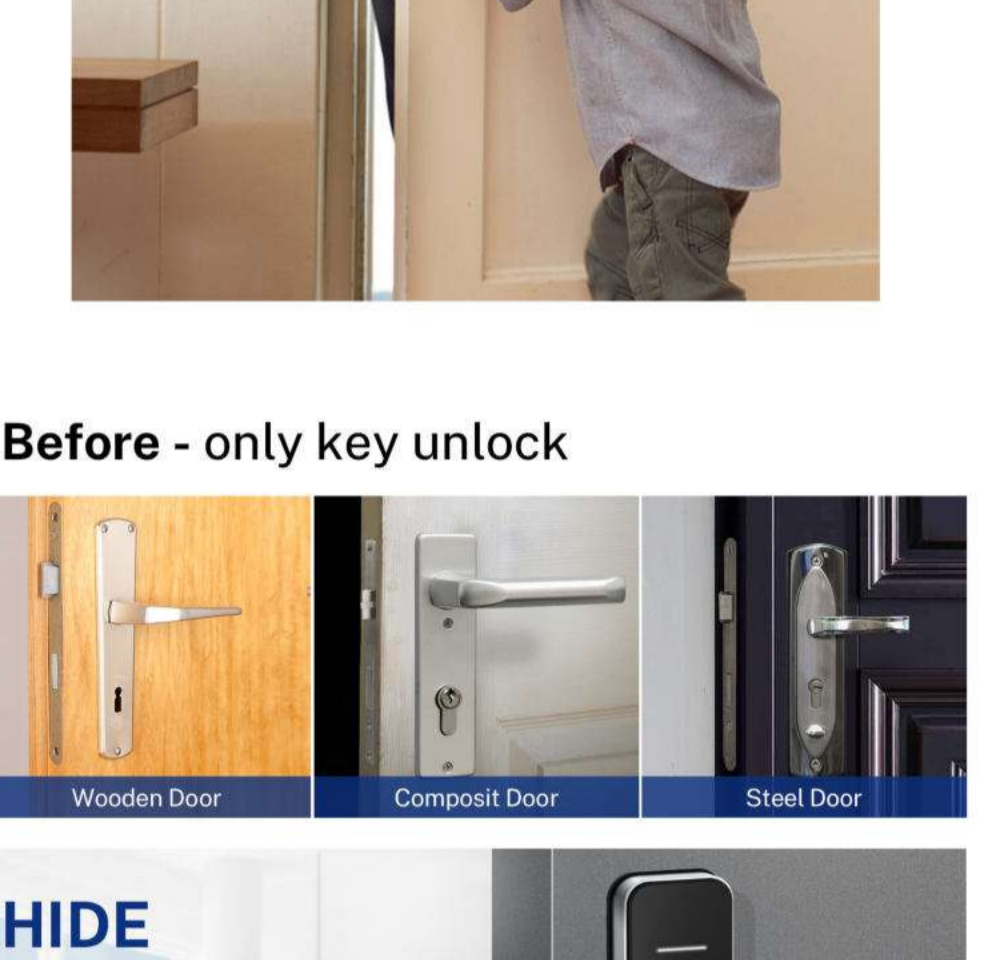

CHECK UNLOCKED RECORDS