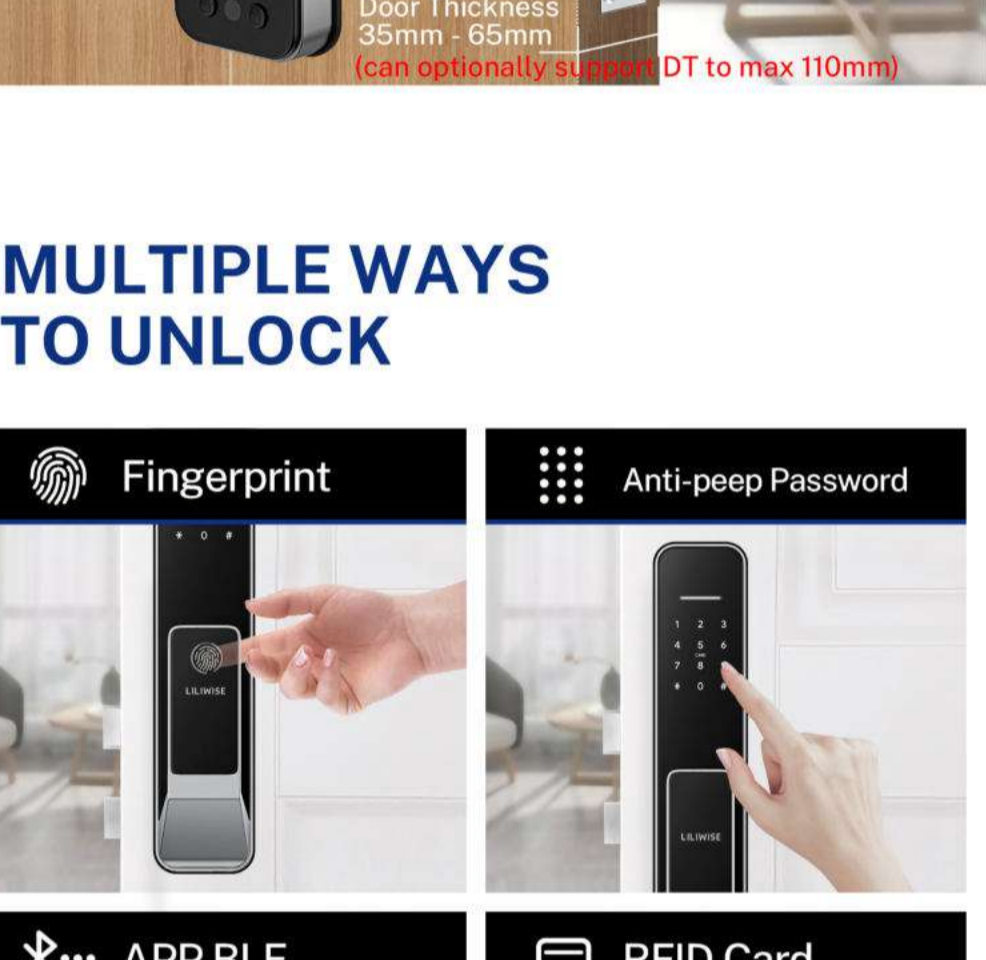

HIDE FINGERPRINT auto unlock