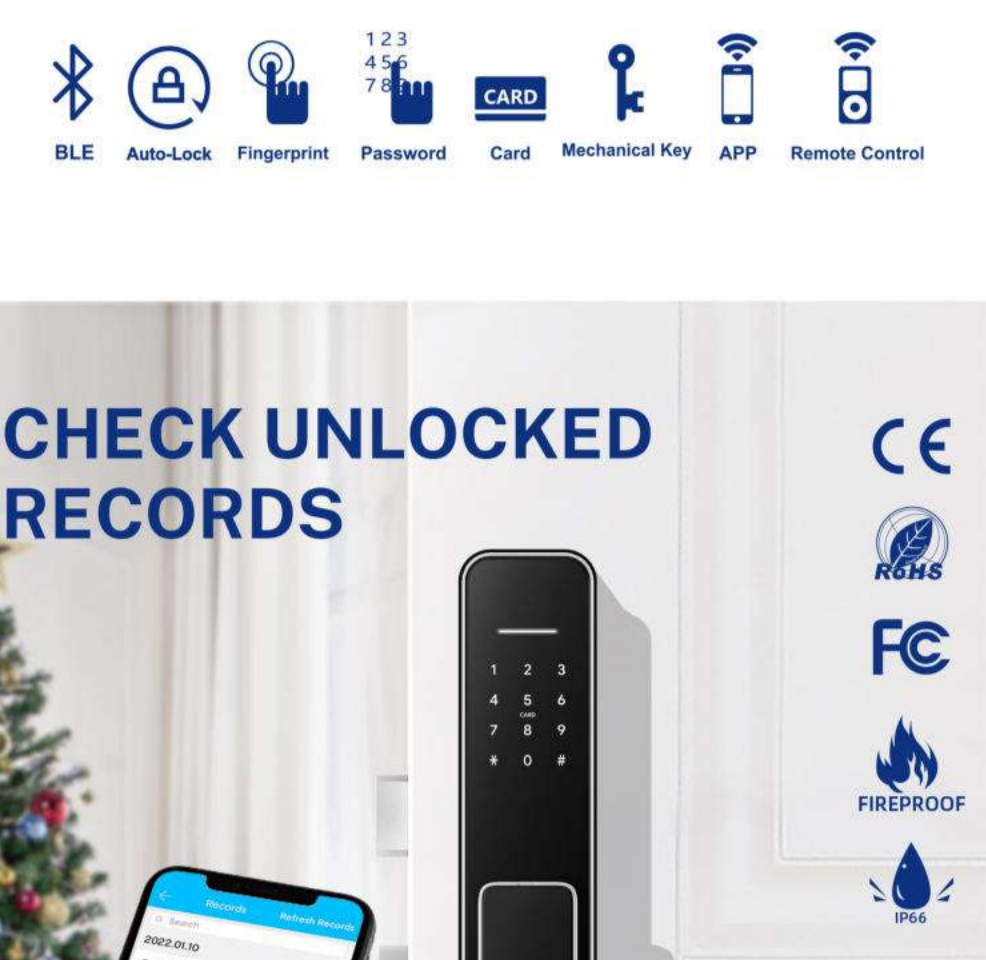

# T7-Auto SMART LOCK

## UNLOCK FULLY AUTOMATICALLY

There is no need to press down the handle to open the door

After unlocking, click to drive the lock cylinder to rotate, the lock tongue automatically retracts without pressing down the handle, and you can enter the door by nudging

**Mechanical Lock** Take the key unlock turn the handle open the door put the key  
**Fully automatic smart lock** Unlock - Open door  
**Semi-automatic smart lock** Unlock turn handle open door

- BLE
- Auto-Lock
- Fingerprint
- Password
- CARD
- Mechanical Key
- APP
- Remote Control