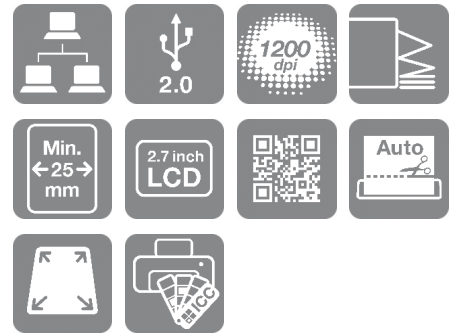

ColorWorks CW-C6000Ae

This 4-inch colour label printer (with auto-cutter) offers bespoke, flexible, colour labelling and supports a wide range of label sizes.

This on-demand, digital, four-colour label printer opens up new opportunities for businesses with lots of SKUs to manage and not much time. The ColorWorks CW-C6000Ae extends Epson's range in order to meet the needs of small to medium batch customers across many sectors (food, chemical, beverage, manufacturing etc.)

Compact and easy to use

The CW-C6000Ae has been designed to be extremely user friendly. All operations can be carried out from the front, which saves on operation space. The roll replacement is possible from the front, right and left. We've also designed a number of technical tools to help with printer management, configuration and maintenance, including: web interface and printer fleet management, remote configuration, maintenance and monitoring.

Print quality

This label printer offers high quality, high resolution, four-colour print output as standard; along with colour matching functionality (ICC profile and spot colour matching tool) for impressive, impactful, on-demand colour labels.

Easy integration

All models in the range are integration-friendly. SAP direct support, ESC Label, Linux and Mac drivers.

DATASHEET / BROCHURE

KEY FEATURES

- **Media Flexibility**
Expanded media support. Label widths from 25.4mm to 112mm
- **Compact**
Simple, unobtrusive design with front panel operation
- **Auto-cutter**
For chemical, food & beverage, horticulture, and logistics - primary and secondary labelling.
- **Remote management**
Remote configuration, maintenance and monitoring
- **Money saving**
No need for pre-printed stock of labels. Print full colour on blank labels