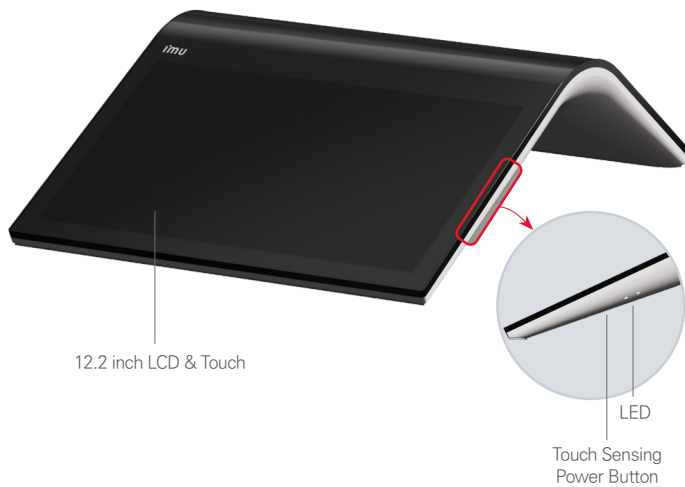

SMART POS SYSTEM

ARC POS

With a new design,
evolve into a smart system!

- A new concept of smart POS system that innovates the store
- Different levels of detail, modern and sophisticated design
- CUBE PC can be installed to enable efficient space utilization
- Landscape and Portrait view (2 different product)
- Plug and play
- Windows or Android

Primary Display