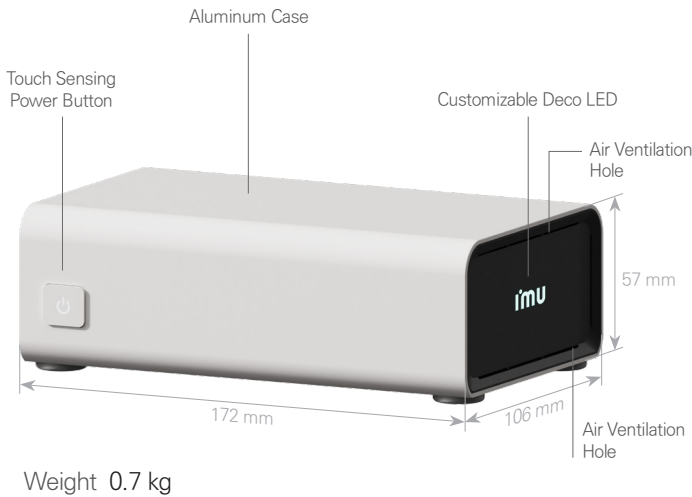

### ARC POS [ARC-H(M)]

Display	12.2" LED Backlight (1920x1200 / 16:10 Ratio) PCAP 10 Point Multi-touch
Audio	3W x 1, Speaker
Secondary Display	8" Customer Display / LED Backlight (1280x800 / 16:10 Ratio) / PCAP 10 Point Multi-touch
I/O Ports	Serial(RJ11) x 1 / Mini DP x 1 / USB 2.0 x 2
Certifications	CE, FCC, KC

# BAREBONE SYSTEM CUBE

Compact size,  
powerful performance  
mini PC system (Barebone)

- Excellent space saving with compact size
- Light weight (0.7kg)
- Possible to connect with various display products (USB C / DP Alt mode)
- Various I/O ports
- Durable aluminum case
- Fanless
- 10/100/1000 Ethernet, Wi-Fi, Bluetooth 5.1