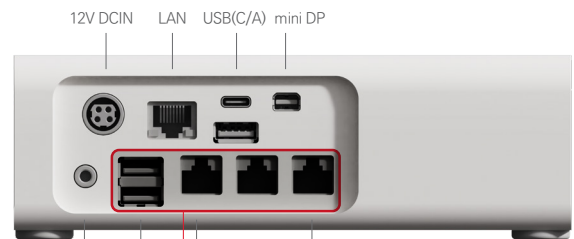

I/O Ports (Default)

SPECIFICATION CUBE

Processor	Intel® Celeron® Processor J6412 (Fanless)
Storage	Standard. 128GB (1 x M.2 2280 SATAIII) or Premium. 256GB (PCIe 3.0 NVMe option)
Memory	4GB (1 x SODIMM DDR4 3200MHz up to 16GB)
Graphics	Intel® UHD Graphics for 10th Gen Intel® Processors
Connecting device	802.11 b/g/n/ac Wireless & Bluetooth 5.1 combo card
I/O Ports	USB 3.0(Type A) x 1 / USB 3.2 Gen2(Type C, DP alt mode support) x 1 / LAN(RJ45) x 1 / Mini DP output(Dual display support) x 1 / 4pin 12V DC INPUT x 1 / RS232(RJ45) x 3, USB 2.0 x 2
I/O Ports 2(Optional)	USB 2.0 x 4 / RS232(RJ45) x 2
Power	60W / 12V DC input
OS	Windows 10 IoT Enterprise(64bit) / Windows 11(64bit)
Certifications	CE, FCC, KC

*Specifications are subject to change without prior notice.